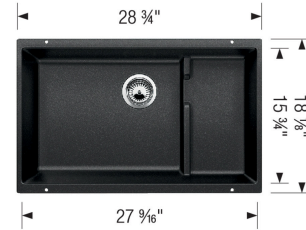

### Design and Planning Tips

- Min cabinet size: 33 in
- Bowl depth: 7,87 in ( 200.0 mm )

What is included:  
Installation instructions  
Cut-out template  
Limited Lifetime Warranty

Undermount installation only  
Minimum cabinet size: 33"  
Cut-out Dimensions:  
Cut-out Length: 27.81"  
Cut-out Width: 16"  
Cut-out Below Counter Depth: 8.66"  
Sink Bowl Dimensions:  
Sink Bowl Length (left-to-right): 27.56"  
Sink Bowl Width (front-to-back): 15.75"  
Sink Bowl Depth: 7.87"  
Drain hole compatible with 3.5" strainers or waste flanges  
Codes/Standards: CSA B45.8-18/IAPMO Z403-2018